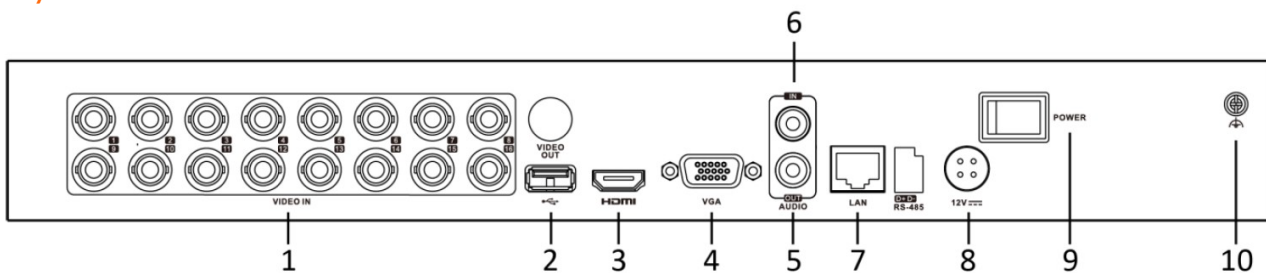

Digital Video Recorder - Business Series

16 Channels

Network

Remote connection	128
Network protocol	TCP/IP, PPPoE, DHCP, HiLookVision, DNS, DDNS, NTP, SADP, NFS, iSCSI, UPnP™, HTTPS, ONVIF
Network interface	1, RJ45 10M/100M/1000M self-adaptive Ethernet interface

Auxiliary interface

SATA	2 SATA interfaces
Capacity	Up to 10 TB capacity for each disk
USB interface	Front panel: 1 × USB 2.0 Rear panel: 1 × USB 3.0

General

Power supply	12 VDC, 5 A
Consumption (without HDD)	≤ 25 W
Working temperature	-10 °C to +55 °C (+14 °F to +131 °F)
Working humidity	10% to 90%
Dimension (W × D × H)	380 × 320 × 48 mm (15.0 × 12.6 × 1.9 inch)
Weight (without HDD)	≤ 2 kg (4.4 lb)

Note:

1. 1: Enabling enhanced VCA mode will maximize the connectable channel number for perimeter protection (line crossing detection and intrusion detection), but disable 2K/4K HDMI output resolution and 8 MP/5 MP/4 MP signal input.
2. 2: Enhanced IP mode might be conflicted with smart events (perimeter protection) or other functions, please refer to the user manual for details.

Physical Interface

No.	Description	No.	Description
1	Video and Audio in	6	AUDIO IN
2	USB Interface	7	Network Interface
3	HDMI	8	Power Supply
4	VGA	9	Power Switch
5	AUDIO OUT	10	GND