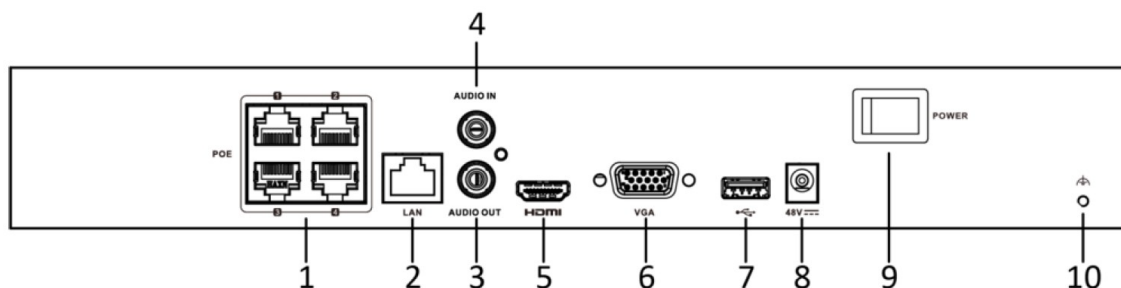

Network Video Recorder - Elite Series 4 Channels

Auxiliary Interface

SATA	1 SATA interface
Capacity	Up to 8 TB capacity for each disk
USB Interface	2 × USB 2.0
Alarm In/Out	N/A

General

Power Supply	48 VDC, 1.35 A
Consumption	≤ 10 W (without HDD and PoE off)
Working Temperature	-10 °C to 55 °C (14 °F to 131 °F)
Working Humidity	10% to 90%
Dimension (W × D × H)	265 × 225 × 48 mm (10.2" × 8.9" × 1.9")
Weight	≤ 1 kg (without HDD, 2.2 lb.)

Certification

FCC	Part 15 Subpart B, ANSI C63.4-2014
CE	EN 55032: 2015, EN 61000-3-2, EN 61000-3-3, EN 50130-4, EN 55035: 2017

Physical Interface

No.	Description	No.	Description
1	Network interfaces with PoE function	6	VGA output (DB9 connector)
2	LAN interface	7	USB interface
3	AUDIO OUT	8	Power supply
4	AUDIO IN	9	Power switch
5	HDMI interface	10	GND