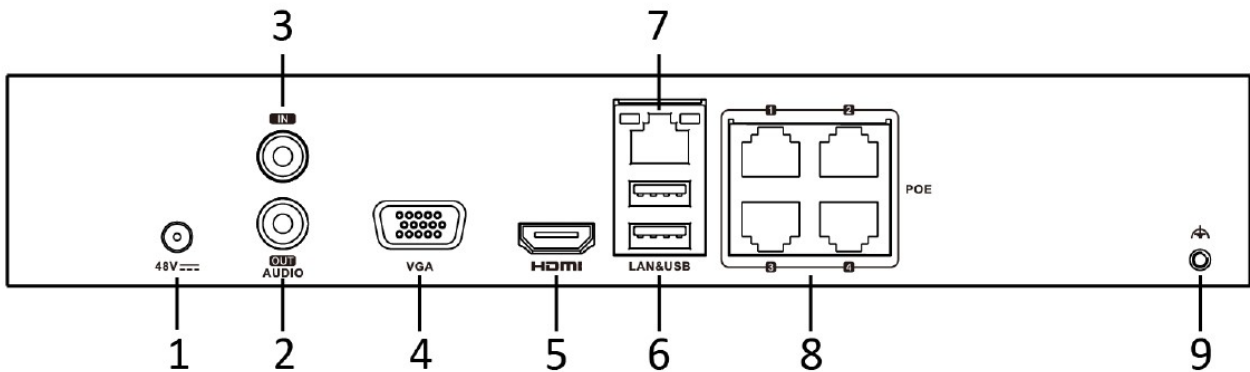

Network Video Recorder - Elite Series 8 Channels

Model

NVR-104MH-C/4P(B)

NVR-108MH-C/8P(B)

Auxiliary Interface

SATA	1 SATA interface
Capacity	Up to 6 TB capacity for each disk
USB interface	Rear Panel: 2 × USB 2.0

General

Power supply	48 VDC, ≤ 65 W	48 VDC, ≤ 90 W
Consumption (without HDD)	≤ 10 W (without enabling PoE)	
Power supply	48 VDC, ≤ 65 W	48 VDC, ≤ 90 W
Working humidity	10% to 90%	
Dimension (W × D × H)	265 × 225 × 48 mm (10.4" × 8.9" × 1.9")	
Weight (without HDD)	≤ 1 kg (2.2 lb)	

Certification

CE	EN 55032:2015; EN 50130-4:2011+A1:2014; EN 61000-3-2:2014; EN 61000-3-3:2013
FCC	FCC Part15 sub B; ANSI C63.4

Physical Interface

No.	Description	No.	Description
1	48 VDC Power Supply	6	USB 2.0 Interface
2	AUDIO OUT	7	LAN Network Interface
3	AUDIO IN	8	Network Interfaces with PoE function (4 interfaces for NVR-104MH-C/4P(B) and 8 interfaces for NVR-108MH-C/8P(B))
4	VGA Interface	9	GND
5	HDMI Interface		