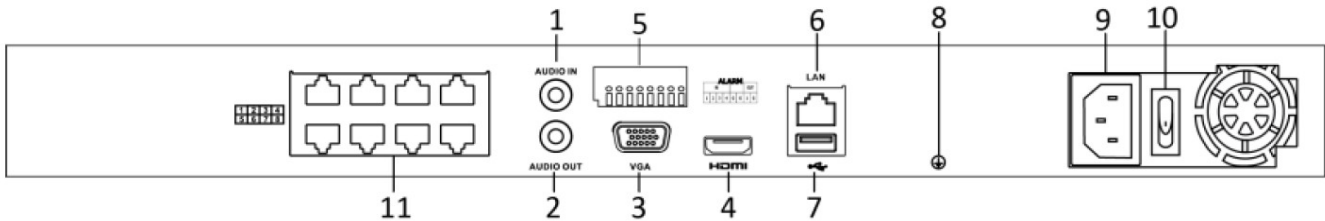

Network Video Recorder - Pro Series 16 Channels

Model	DS-7608NI-I2/8P	DS-7616NI-I2/16P	DS-7632NI-I2/16P

PoE

Interface	8 RJ-45 10/100 Mbps self-adaptive Ethernet interfaces	16 RJ-45 10/100 Mbps self-adaptive Ethernet interfaces
Power	≤ 120W	≤ 200W
Supported standard	IEEE 802.3 af/at	

General

Power supply	100 to 240 VAC, 50 to 60 Hz	
Power	≤ 180 W	≤ 280 W
Consumption (without hard disk)	≤15 W (without enabling PoE)	
Working temperature	-10 °C to 55 °C (14 °F to 131 °F)	
Working humidity	10 to 90 %	
Dimensions(W × D × H)	385 × 315× 52 mm (15.2" × 12.4" × 2.0")	
Weight (without hard disk)	≤ 3 kg (6.6 lb)	

Physical Interface

Index	Description	Index	Description
1	AUDIO IN	7	USB 3.0 Interface
2	AUDIO OUT	8	GND
3	VGA Output (DB9 Connector)	9	100 to 240 VAC power supply
4	HDMI Interface	10	Power Switch
5	Controller Port, Alarm In/Alarm Out	11	Network Interfaces with PoE function (8 interfaces for DS-7608NI-I2/8P and 16 interfaces for DS-7616NI-I2/16P and DS-7632NI-I2/16P.)
6	LAN Interface