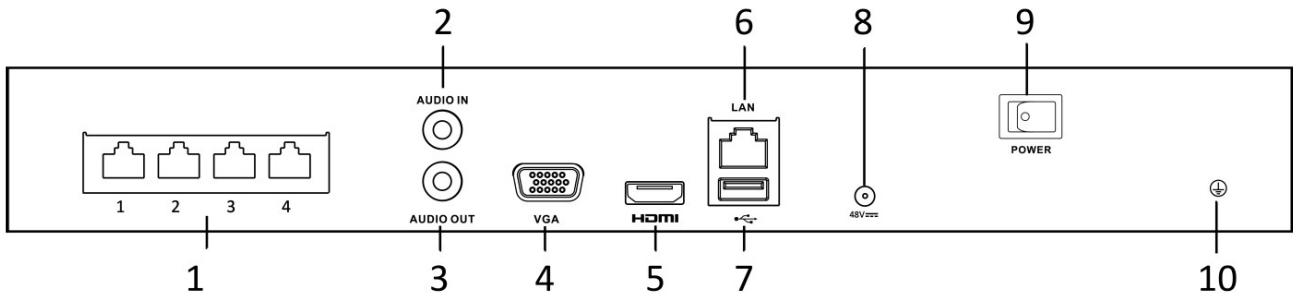

Network Video Recorder - Pro Series 4 Channels

Model

DS-7604NI-K1/4P (B)

DS-7608NI-K1/8P (B)

POE Interface

Interface	4, RJ-45 10/100 Mbps self-adaptive Ethernet interface	8, RJ-45 10/100 Mbps self-adaptive Ethernet interface
Power Standard	≤ 50W IEEE 802.3 af/at	≤ 75W

General

Power supply	48 VDC	
Power	≤ 65 W	≤ 90 W
Consumption(without hard disk)	≤ 10 W (without enabling PoE)	
Working temperature	-10 to +55° C (+14 to +131° F)	
Working humidity	10 to 90 %	
Chassis	1U chassis	
Dimensions(W × D × H)	315 × 240 × 48 mm (12.4" × 9.4" × 1.9")	
Weight(without hard disk)	≤ 1 kg (2.2 lb)	

Physical Interface

Index	Description	Index	Description
1	Network Interfaces with PoE function (8 interfaces for DS-7608NI-K1/8P (B))	6	LAN Network Interface
2	AUDIO IN	7	USB 2.0 Interface.
3	AUDIO OUT	8	48VDC power supply
4	VGA Interface	9	Power Switch
5	HDMI Interface	10	GND